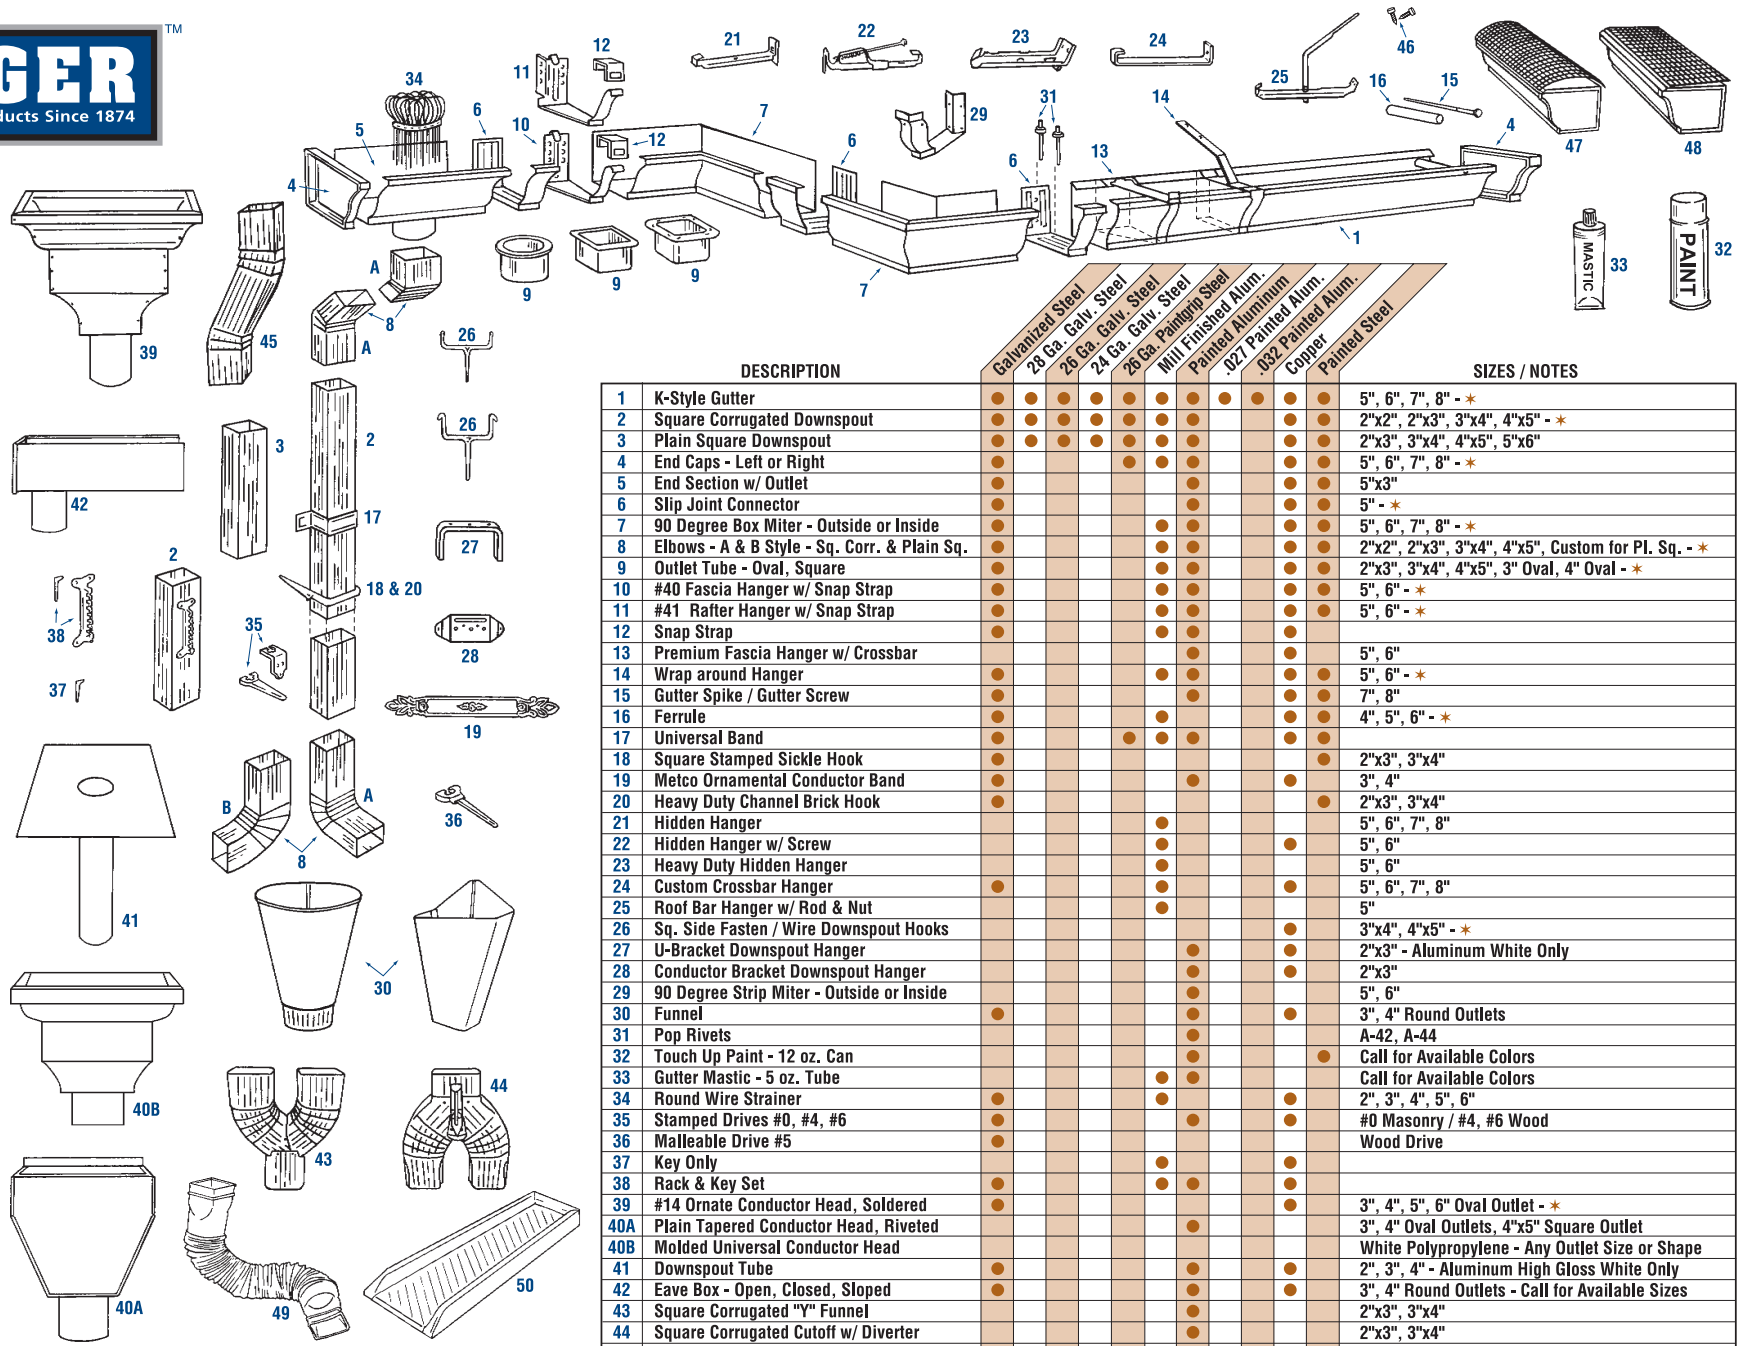

K S T Y L E

GUTTER SYSTEMS AND ACCESSORIES

DESCRIPTION	Material Options								SIZES / NOTES
	Galvanized Steel	26 Ga. Galv. Steel	24 Ga. Galv. Steel	26 Ga. Galv. Steel	Mill Finished Steel	Painted Aluminum	.027 Painted Alum.	.032 Painted Alum.	
1 K-Style Gutter	●	●	●	●	●	●	●	●	5", 6", 7", 8" - *
2 Square Corrugated Downspout	●	●	●	●	●	●	●	●	2"x2", 2"x3", 3"x4", 4"x5" - *
3 Plain Square Downspout	●	●	●	●	●	●	●	●	2"x3", 3"x4", 4"x5", 5"x6"
4 End Caps - Left or Right	●	●	●	●	●	●	●	●	5", 6", 7", 8" - *
5 End Section w/ Outlet	●	●	●	●	●	●	●	●	5"x3"
6 Slip Joint Connector	●	●	●	●	●	●	●	●	5" - *
7 90 Degree Box Miter - Outside or Inside	●	●	●	●	●	●	●	●	5", 6", 7", 8" - *
8 Elbows - A & B Style - Sq. Corr. & Plain Sq.	●	●	●	●	●	●	●	●	2"x2", 2"x3", 3"x4", 4"x5", Custom for Pl. Sq. - *
9 Outlet Tube - Oval, Square	●	●	●	●	●	●	●	●	2"x3", 3"x4", 4"x5", 3" Oval, 4" Oval - *
10 #40 Fascia Hanger w/ Snap Strap	●	●	●	●	●	●	●	●	5", 6" - *
11 #41 Rafter Hanger w/ Snap Strap	●	●	●	●	●	●	●	●	5", 6" - *
12 Snap Strap	●	●	●	●	●	●	●	●	
13 Premium Fascia Hanger w/ Crossbar	●	●	●	●	●	●	●	●	5", 6"
14 Wrap around Hanger	●	●	●	●	●	●	●	●	5", 6" - *
15 Gutter Spike / Gutter Screw	●	●	●	●	●	●	●	●	7", 8"
16 Ferrule	●	●	●	●	●	●	●	●	4", 5", 6" - *
17 Universal Band	●	●	●	●	●	●	●	●	
18 Square Stamped Sickle Hook	●	●	●	●	●	●	●	●	2"x3", 3"x4"
19 Metco Ornamental Conductor Band	●	●	●	●	●	●	●	●	3", 4"
20 Heavy Duty Channel Brick Hook	●	●	●	●	●	●	●	●	2"x3", 3"x4"
21 Hidden Hanger	●	●	●	●	●	●	●	●	5", 6", 7", 8"
22 Hidden Hanger w/ Screw	●	●	●	●	●	●	●	●	5", 6"
23 Heavy Duty Hidden Hanger	●	●	●	●	●	●	●	●	5", 6"
24 Custom Crossbar Hanger	●	●	●	●	●	●	●	●	5", 6", 7", 8"
25 Roof Bar Hanger w/ Rod & Nut	●	●	●	●	●	●	●	●	5"
26 Sq. Side Fasten / Wire Downspout Hooks	●	●	●	●	●	●	●	●	3"x4", 4"x5" - *
27 U-Bracket Downspout Hanger	●	●	●	●	●	●	●	●	2"x3" - Aluminum White Only
28 Conductor Bracket Downspout Hanger	●	●	●	●	●	●	●	●	2"x3"
29 90 Degree Strip Miter - Outside or Inside	●	●	●	●	●	●	●	●	5", 6"
30 Funnel	●	●	●	●	●	●	●	●	3", 4" Round Outlets
31 Pop Rivets	●	●	●	●	●	●	●	●	A-42, A-44
32 Touch Up Paint - 12 oz. Can	●	●	●	●	●	●	●	●	Call for Available Colors
33 Gutter Mastic - 5 oz. Tube	●	●	●	●	●	●	●	●	Call for Available Colors
34 Round Wire Strainer	●	●	●	●	●	●	●	●	2", 3", 4", 5", 6"
35 Stamped Drives #0, #4, #6	●	●	●	●	●	●	●	●	#0 Masonry / #4, #6 Wood
36 Malleable Drive #5	●	●	●	●	●	●	●	●	Wood Drive
37 Key Only	●	●	●	●	●	●	●	●	
38 Rack & Key Set	●	●	●	●	●	●	●	●	
39 #14 Ornate Conductor Head, Soldered	●	●	●	●	●	●	●	●	3", 4", 5", 6" Oval Outlet - *
40A Plain Tapered Conductor Head, Riveted	●	●	●	●	●	●	●	●	3", 4" Oval Outlets, 4"x5" Square Outlet
40B Molded Universal Conductor Head	●	●	●	●	●	●	●	●	White Polypropylene - Any Outlet Size or Shape
41 Downspout Tube	●	●	●	●	●	●	●	●	2", 3", 4" - Aluminum High Gloss White Only
42 Eave Box - Open, Closed, Sloped	●	●	●	●	●	●	●	●	3", 4" Round Outlets - Call for Available Sizes
43 Square Corrugated "Y" Funnel	●	●	●	●	●	●	●	●	2"x3", 3"x4"
44 Square Corrugated Cutoff w/ Diverter	●	●	●	●	●	●	●	●	2"x3", 3"x4"
45 Square Corrugated Offset	●	●	●	●	●	●	●	●	2"x3", 3"x4"
46 Stainless Steel Self Tapping Hex Screws #8 x 1/2	●	●	●	●	●	●	●	●	Stainless Steel Compatible w/ all Metals
47 Hinged Gutter Guard	●	●	●	●	●	●	●	●	5", 6"
48 Drop-In Gutter Guard	●	●	●	●	●	●	●	●	5"
49 Flex-A-Spout	●	●	●	●	●	●	●	●	Brown, Green, White
50 Splash Blocks	●	●	●	●	●	●	●	●	Green, Brown, Gray